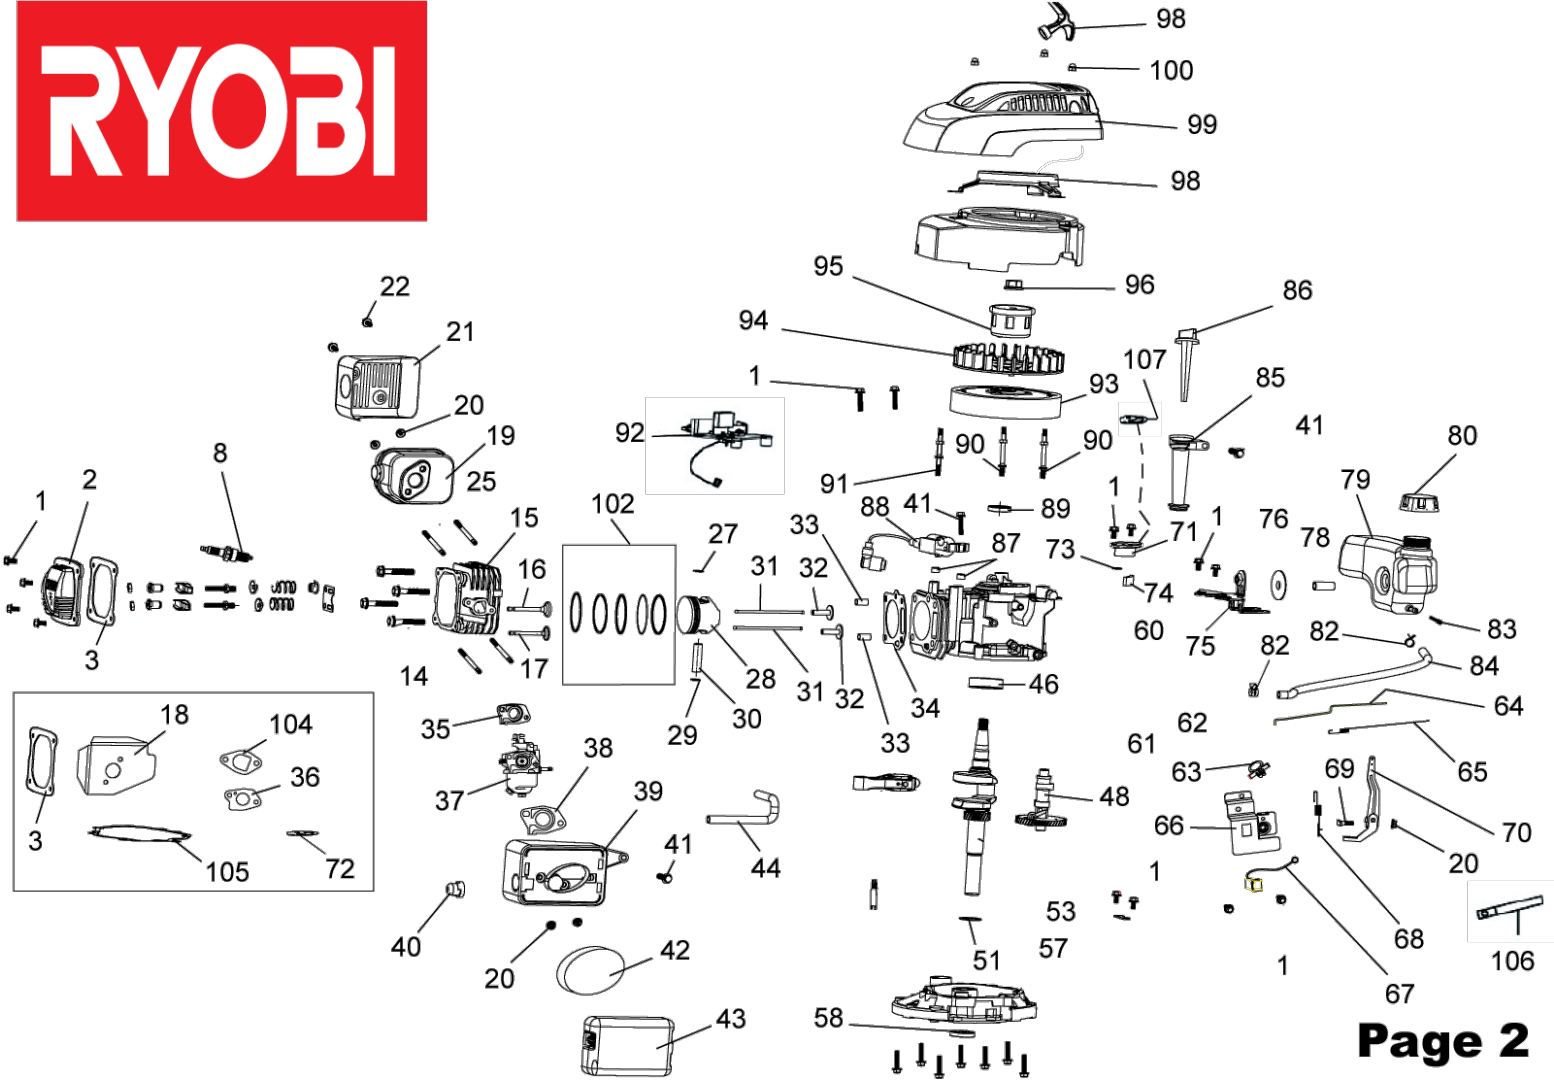

Position	Quantity	Description	Part number	EAN
1_001	1	RUBBER	5131029203	
1_002	1	LEVER	5131029205	
1_003	1	HANDLE	5131029202	
1_004	1	HANDLE	5131034931	
1_005	1	CABLE	5131034932	
1_006	1	BOLT	5131029206	
1_007	1	BRACKET	5131034933	
1_008	4	BOLT	5131034934	
1_009	4	NUT	5131029248	
1_010	1	GUIDE	5131029210	
1_011	2	BOLT	5131029213	
1_012	1	HANDLE	5131034935	
1_013	2	BOLT	5131029222	
1_014	4	NUT	5131029219	
1_015	1	CLAMP	5131029220	
1_016	1	KNOB	5131029218	
1_017	1	LOCK NUT	5131034014	
1_018	8	LOCK NUT	5131034014	
1_019	4	WASHER	5131029217	
1_020	2	BOLT	5131034937	
1_021	2	BOLT	5131034938	
1_022	1	BRACKET	5131034939	
1_023	1	BRACKET	5131034940	
1_024	1	ADJUSTING PIECE	5131034941	
1_025	2	BOLT	5131034020	
1_026	1	SEAL	5131034942	
1_027	4	CLIP	5131034943	
1_028	1	DOOR	5131034944	
1_029	1	SPRING	5131034945	
1_030	1	COVER	5131034946	
1_031	1	DUST SCREEN	5131034947	
1_032	1	FRAME	5131034948	
1_033	1	BAG	5131034949	
1_034	1	AXLE	5131034950	
1_035	2	WASHER	5131034951	
1_036	1	PLUG	5131034952	
1_037	1	AXLE	5131034953	
1_038	2	COVER	5131034038	
1_039	2	WHEEL	5131034039	
1_040	4	PLATE	5131034229	
1_041	1	CONNECTING ROD	5131034954	
1_042	1	KNOB	5131034955	
1_043	1	WASHER	5131034034	
1_044	1	BLADE	5131034956	
1_045	1	BOLT	5131034033	
1_046	1	WASHER	5131034004	
1_047	1	FITTING	5131034005	
1_048	1	NUT	5131034006	
1_049	1	PLUG	5131034007	
1_050	1	HOUSING	5131034957