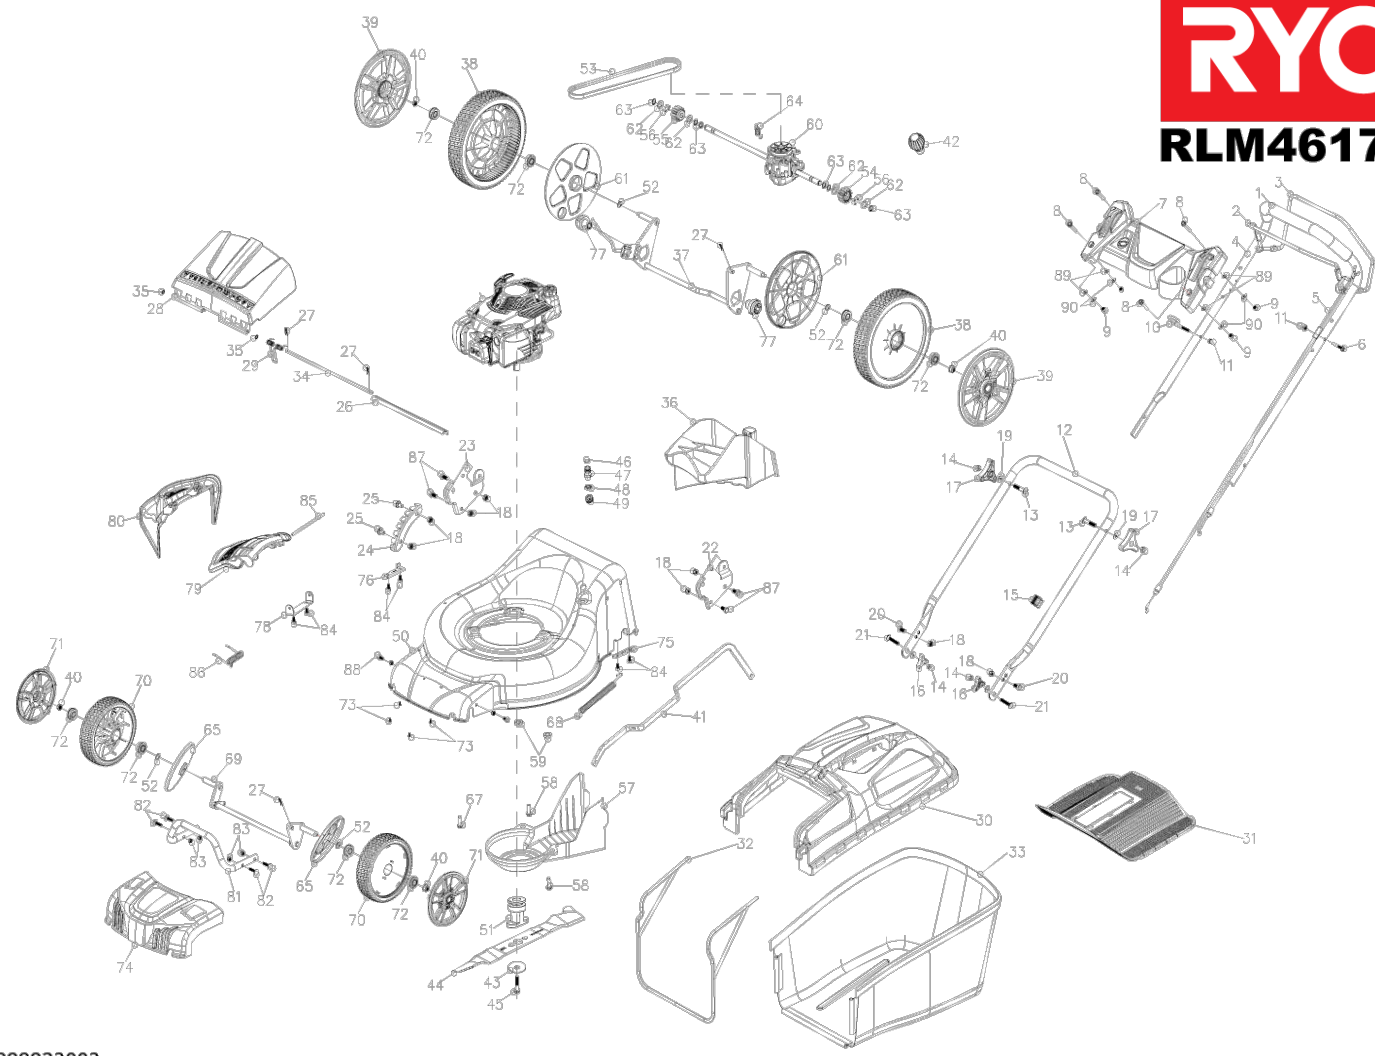

Subaru® 175cc 46cm Self-propelled Mulching Lawnmower

5133001896 - RLM4617SME - 099923003

RYOBI

RLM4617SME

099923003

Position	Quantity	Description	Part number	EAN
1_001	1	RUBBER	5131029203	
1_002	1	LEVER	5131029205	
1_003	1	HANDLE	5131029202	
1_004	1	HANDLE	5131034931	
1_005	1	CABLE	5131029214	
1_006	1	BOLT	5131029206	
1_007	1	BRACKET	5131034933	
1_008	4	BOLT	5131034934	
1_009	4	NUT	5131029248	
1_010	1	GUIDE	5131029210	
1_011	2	BOLT	5131029213	
1_012	1	HANDLE	5131034935	
1_013	2	BOLT	5131029222	
1_014	4	NUT	5131029219	
1_015	1	CLAMP	5131029220	
1_016	2	KNOB	5131029218	
1_017	2	KNOB	5131034936	
1_018	8	LOCK NUT	5131034014	
1_019	4	WASHER	5131029217	
1_020	2	BOLT	5131034090	
1_021	2	BOLT	5131034093	
1_022	1	BRACKET	5131034939	
1_023	1	BOLT	5131034937	
1_024	1	ADJUSTING PIECE	5131034941	
1_025	1	BOLT	5131034020	
1_026	1	SEAL	5131034942	
1_027	4	CLIP	5131034943	
1_028	1	DOOR	5131034944	
1_029	1	SPRING	5131034945	
1_030	1	COVER	5131034946	
1_031	1	DUST SCREEN	5131034947	
1_032	1	FRAME	5131034948	
1_033	1	AXLE	5131034950	
1_035	2	WASHER	5131034951	
1_036	1	PLUG	5131034952	
1_037	1	AXLE	5131035001	
1_038	2	WHEEL	5131035002	
1_039	2	COVER	5131035003	
1_040	4	NUT	5131029229	
1_041	1	CONNECTING ROD	5131034954	
1_042	1	KNOB	5131034955	
1_043	1	WASHER	5131034034	
1_044	1	BLADE	5131034956	
1_045	1	BOLT	5131034033	
1_046	1	WASHER	5131034004	
1_047	1	FITTING	5131034005	
1_048	1	NUT	5131034006	
1_049	1	PLUG	5131034007	
1_050	1	HOUSING	5131035004	
1_051	1	ADAPTER	5131034036	